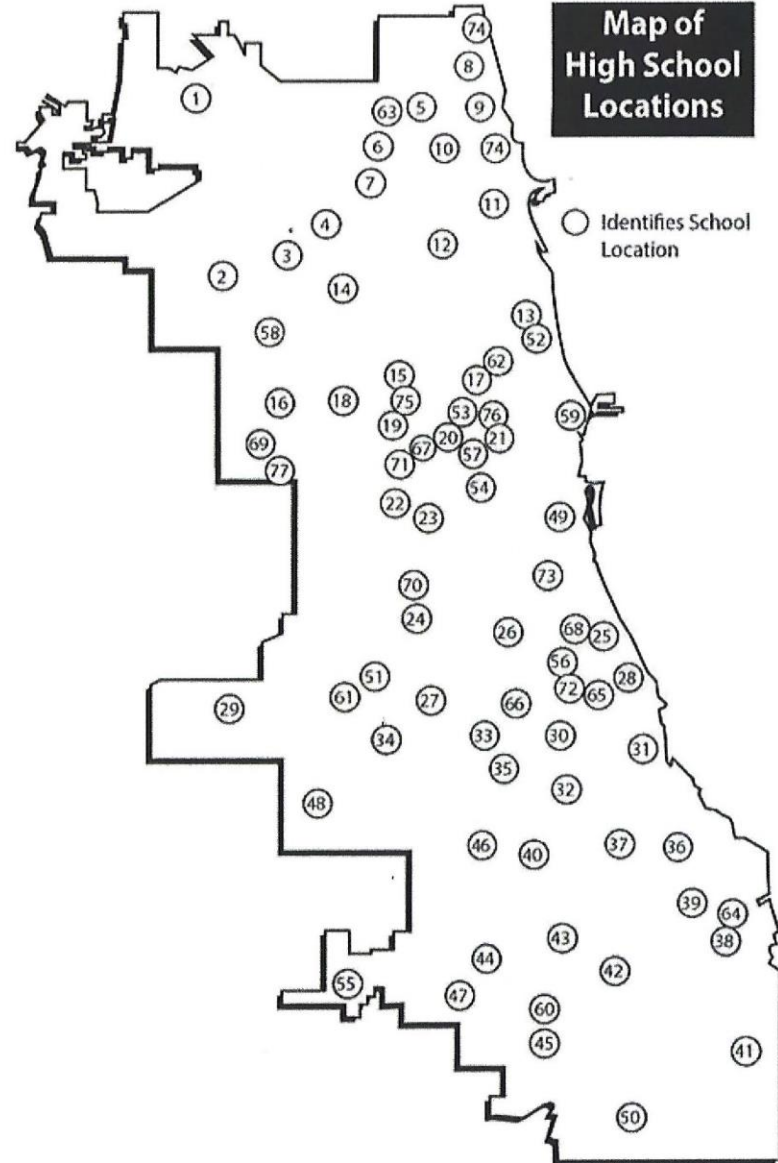

Glennie King, Ed.D.
*Science Specialist, Dept of
 STEM Office of Teaching &
 Learning*

Science Fair Chairperson
 Carrie Kaestner
Von Steuben High School

Number of Scholarships Awarded 1956-2026			
Map#	School	Total	
73	Air Force Academy	1	
10	Amundsen	53	
16	Austin	8	
64	BEST	1	
57	Best Practice	1	
48	Bogan	28	
38	Bowen	15	
68	Bronzeville	1	
60	Brooks	7	
46	Calumet	4	
50	Carver	11	
69	Chicago Academy	2	
55	Chicago Aq. Sciences	64	
74	Chicago Math & Science	1	
39	Chicago Vocational	7	
77	Clark	1	
15	Clemente	1	
42	Corlis	11	
20	Craine	1	
53	Creder	2	
51	Curie	21	
49	Dunbar	1	
56	CuSable	3	
65	Dyett	1	
30	Engelwood	4	
22	Farragut	4	
45	Fenger	14	
18	Flower	1	
3	Foreman	24	
27	Gage park	4	
61	Hancock	4	
43	Harlan	5	
35	Harper	4	
23	Harrison	4	
37	Hirsch	5	
66	Hope	3	
34	Hubbard	18	
31	Hyde Park	16	
59	Jones	9	
54	Juarez	9	
44	Julian	12	
24	Kelly	11	
14	K. elvvn Park	14	
29	Kennedy	15	
28	Kelvin Park	18	
25	King	7	
11	LalsView	18	
12	Lane	164	
13	Lincoln Park	128	
33	Lindblom	29	
19	Marshall	2	
71	Manly	1	
05	Mather	29	
47	Morgan Park	25	
52	Near North	2	
63	Northside College Prep	24	
76	Ogden International	1	
62	Payton	42	
67	Phoenix Military	16	
58	Prosser	2	
32	Robeson	2	
07	Roosevelt	8	
04	Schurz	21	
09	Senn	24	
40	Simeon	3	
36	South Shore	8	
02	Steinmetz	13	
08	Sullivan	9	
01	Taft	22	
26	Tilden	19	
06	Von Steuben	77	
41	Washington	31	
17	Wells	7	
75	Westinghouse	1	
21	Whitnev Young	61	
72	Williams Medical	2	
70	World Language	1	
Total Number of Scholarships Awarded Through 2026 =			1243